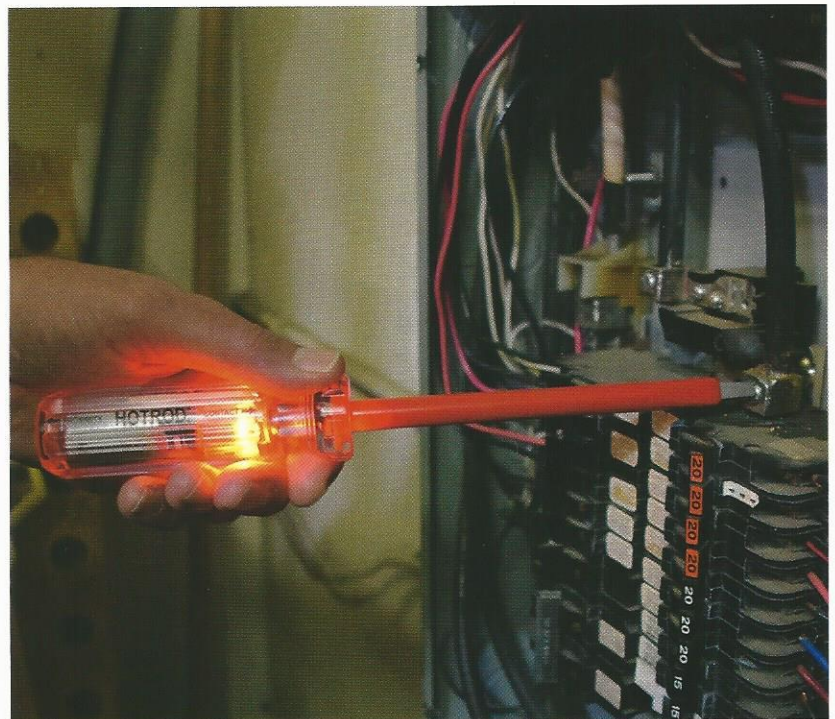

HOTROD™

HRD614

~ PROFESSIONAL SAFETY SCREWDRIVER ~

CONTACT
OR
PROXIMITY
TESTING!

5 YEAR
LIMITED
WARRANTY

INSULATED BLADE
FOR CIRCUIT PROTECTION IN ELECTRICAL WORK

HANDLE FLASHES RED
INDICATING LIVE VOLTAGE

VOLTAGE PROTECTED
FOR USE UP TO 600 VOLTS

- TOP QUALITY BLADE AND HANDLE HOLD UP FOR YEARS OF RUGGED INDUSTRIAL WORK.
- 6" X 1/4" CABINET BLADE FITS EVERYTHING FROM OUTLET COVER SCREWS TO LARGE PANEL LUGS.
- USES "AA" SIZE BATTERY (INCLUDED).